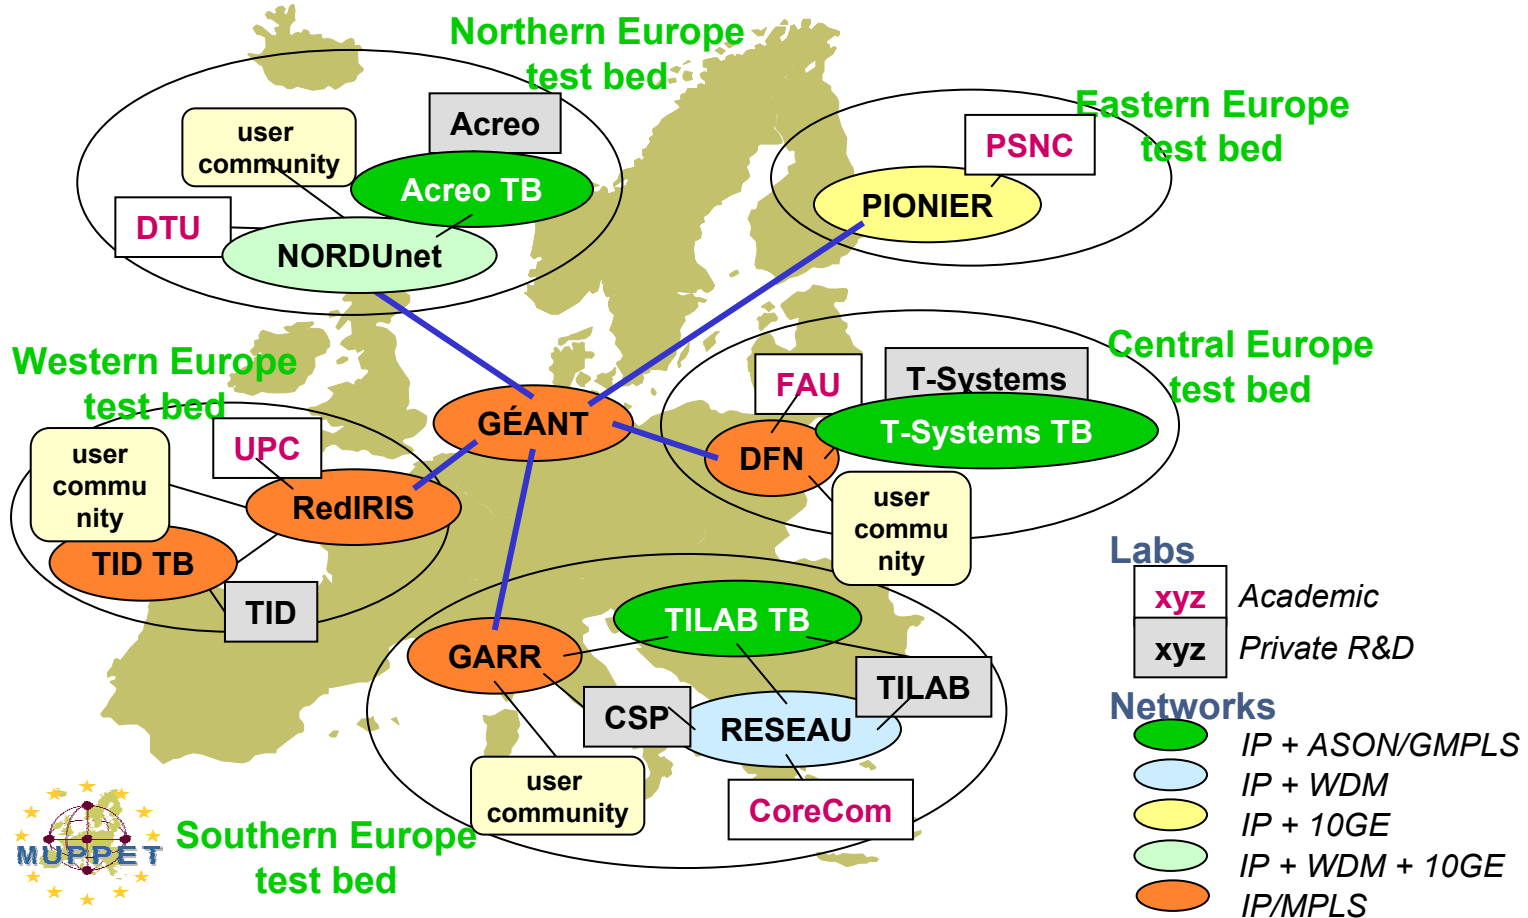

Acreo National Broadband Test bed Experiences

Tove Madsen

tove.madsen@acreo.se

Acreo Test bed

MPLS
2004

Trunk

Metro &
Access

GMPLS

IP base
services: *Triple
play - VoIP,
Internet and IPTV*

Three parts:

- Hudiksvall
- Kista-Hudiksvall link
- Stockholm

Acreo Test bed vision

- Evaluate network products for Multi-Service Metro Networks
 - Advanced end user service
 - Open Network technologies
 - Access
 - Core

GMPLS Interoperability Demo

- GMPLS Interoperability in Test bed
 - Lumentis and Juniper Networks at ECOC in Stockholm, September -04
 - set up and tear down of LSP
 - fast reroute

MUPPET Network Layout

MUPPET Network Layout

Southern Europe test bed

Experiences from Test bed activities

- ASON / GMPLS
 - Optical control plane
 - IP optical integration
 - UNI
- Feasible network size
- Even small networks are demanding in configuration
- It works!