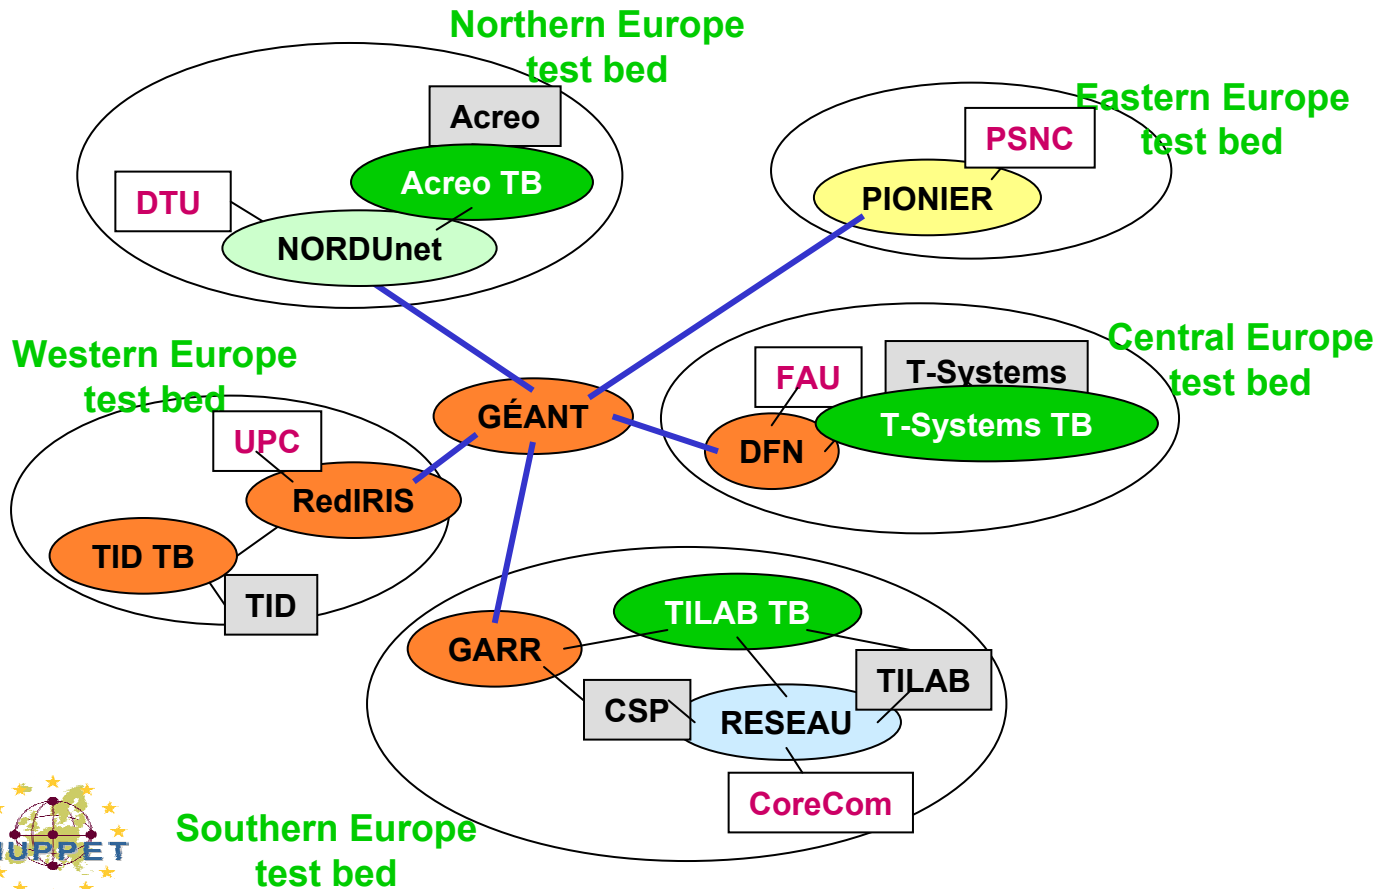

Acreo National Broadband Test bed Experiences

Tove Madsen

tove.madsen@acreo.se

Acreo Test bed

MPLS
2004

Trunk

Metro &
Access

GMPLS

IP base
services: *Triple
play - VoIP,
Internet and IPTV*

Three parts:

- Hudiksvall
- Kista-Hudiksvall link
- Stockholm

Acreo Test bed vision

- Evaluate network products for Multi-Service Metro Networks
 - Advanced end user service
 - Open Network technologies
 - Access
 - Core

GMPLS Interoperability Demo

- GMPLS Interoperability in Test bed
 - Lumentis and Juniper Networks at ECOC in Stockholm, September -04
 - set up and tear down of LSP
 - fast reroute

MUPPET Network Layout

MUPPET Network Layout

Southern Europe test bed

Experiences from Test bed activities

- ASON / GMPLS
 - Optical control plane
 - IP optical integration
 - UNI
- Feasible network size
- Even small networks are demanding in configuration
- It works!