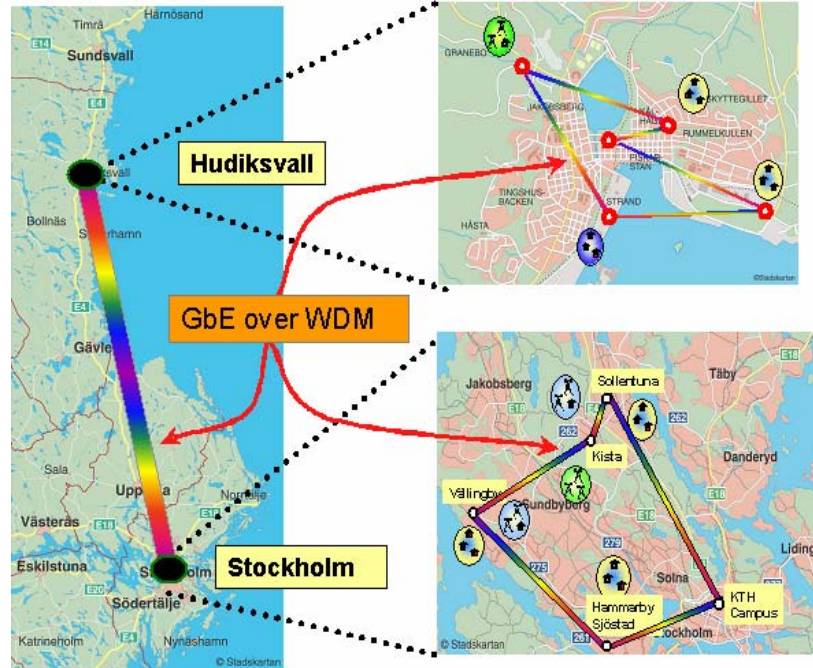

Acreo National Broadband Test bed Experiences

Tove Madsen

tove.madsen@acreo.se

Acreo Test bed

MPLS
2004

Trunk

Metro &
Access

GMPLS

IP base
services: *Triple
play - VoIP,
Internet and IPTV*

Three parts:

- Hudiksvall
- Kista-Hudiksvall link
- Stockholm

Acreo Test bed vision

- Evaluate network products for Multi-Service Metro Networks
 - Advanced end user service
 - Open Network technologies
 - Access
 - Core

GMPLS Interoperability Demo

- GMPLS Interoperability in Test bed
 - Lumentis and Juniper Networks at ECOC in Stockholm, September -04
 - set up and tear down of LSP
 - fast reroute

MUPPET Network Layout